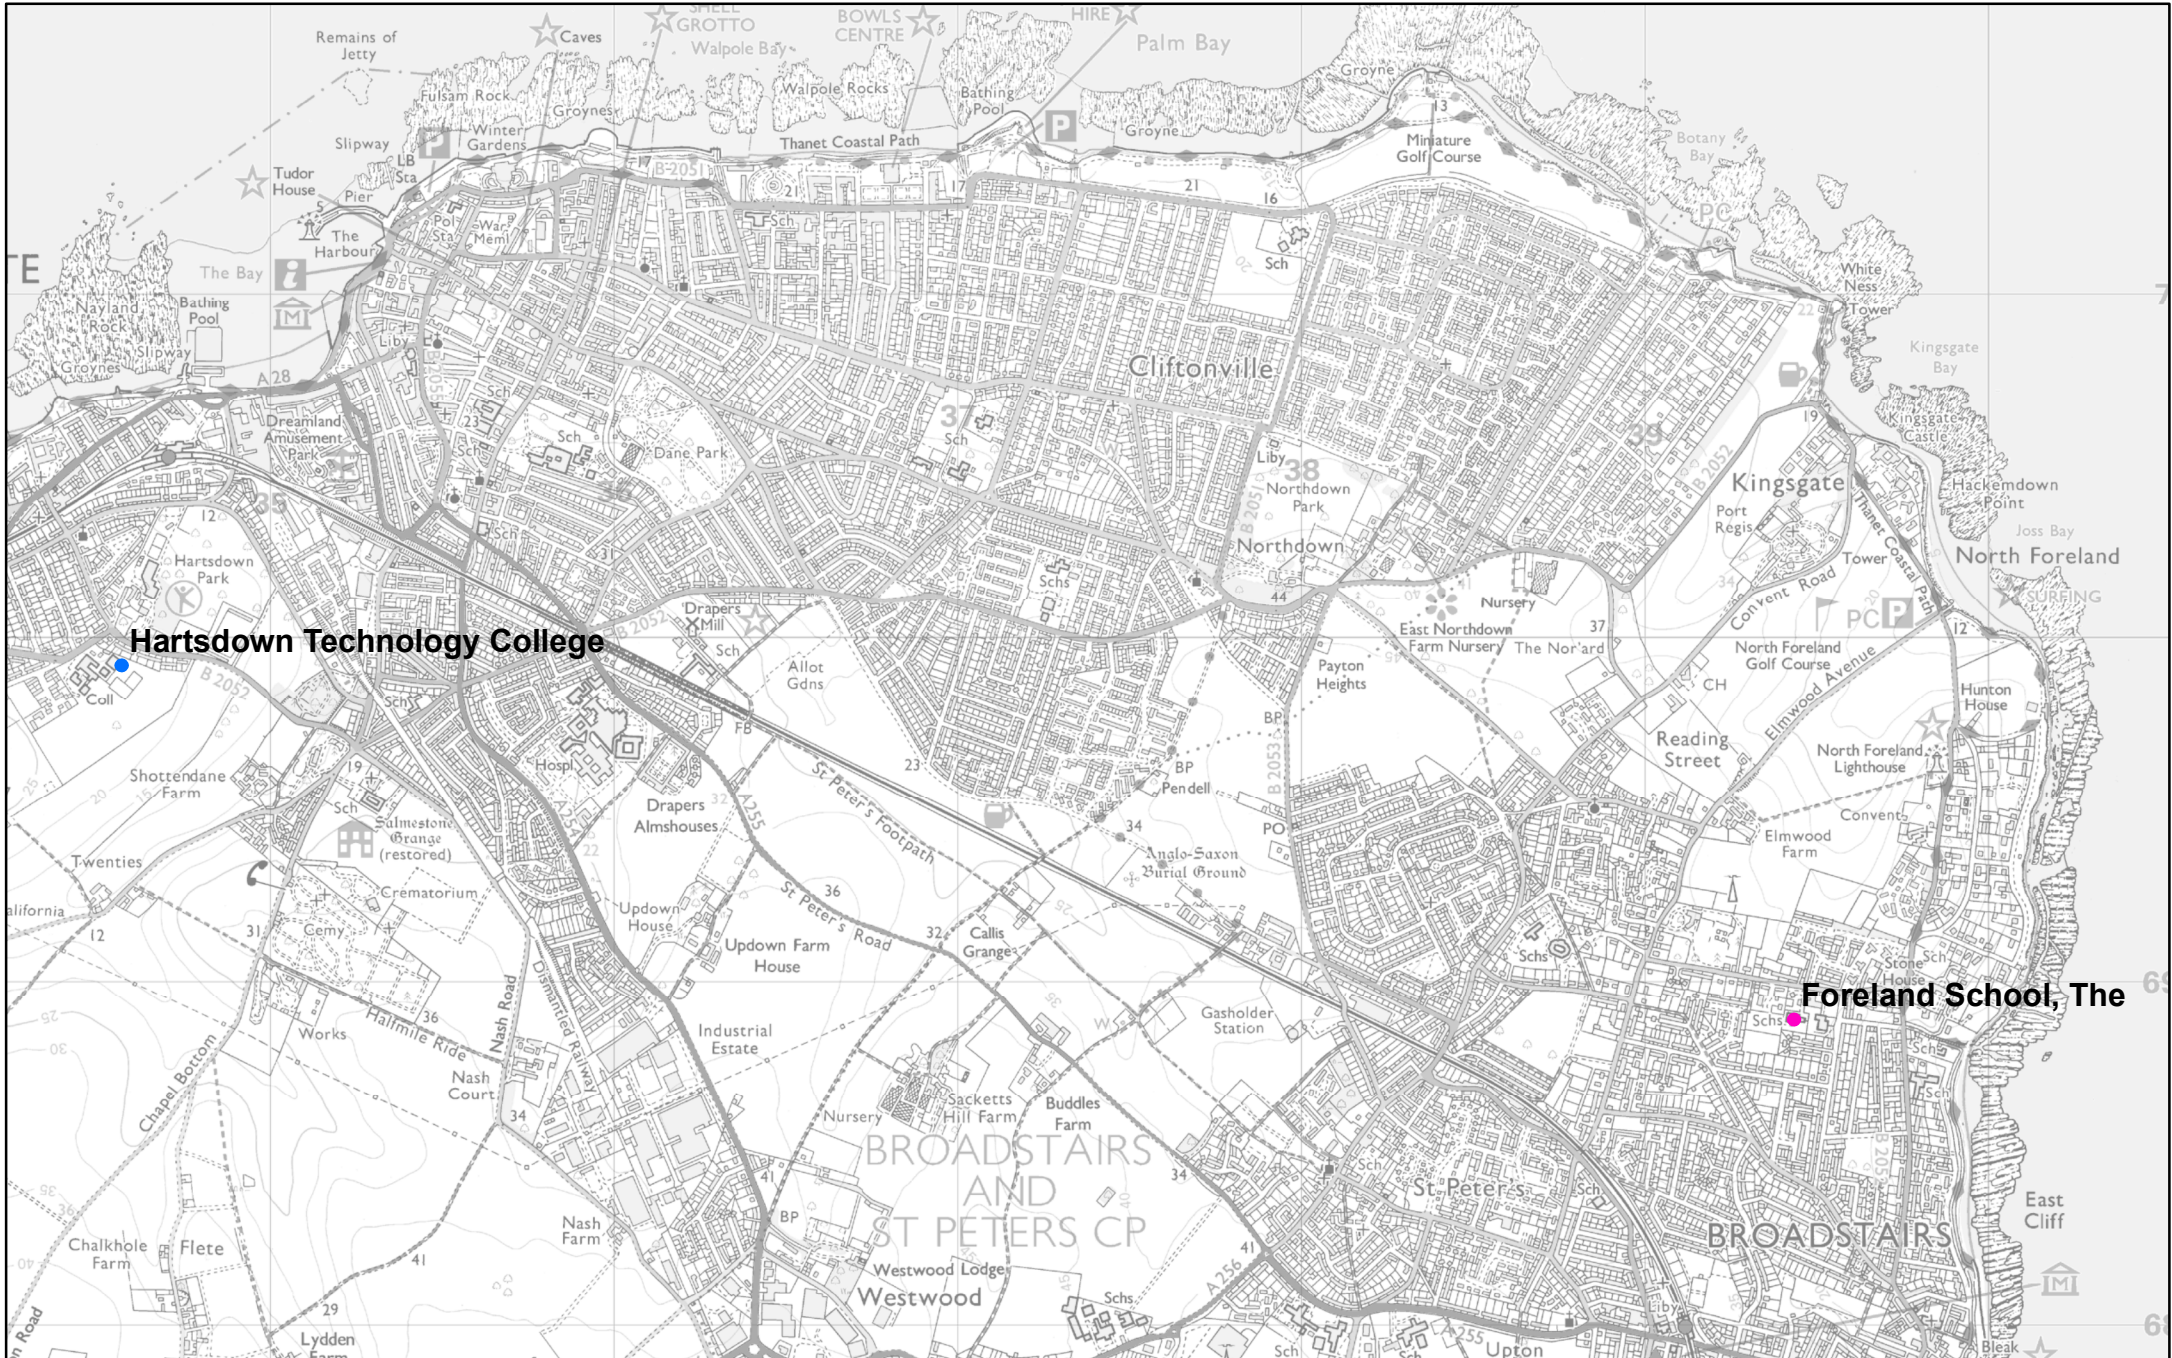

Location of Hartsdown Technology College and The Foreland School

Based upon the Ordnance Survey mapping with the permission of the Controller of Her Majesty's Stationery Office (C) Crown Copyright.
Unauthorised reproduction infringes Crown Copyright and may lead to prosecution or civil proceedings.
Kent County Council licence No. 100019238. March 3rd, 2009